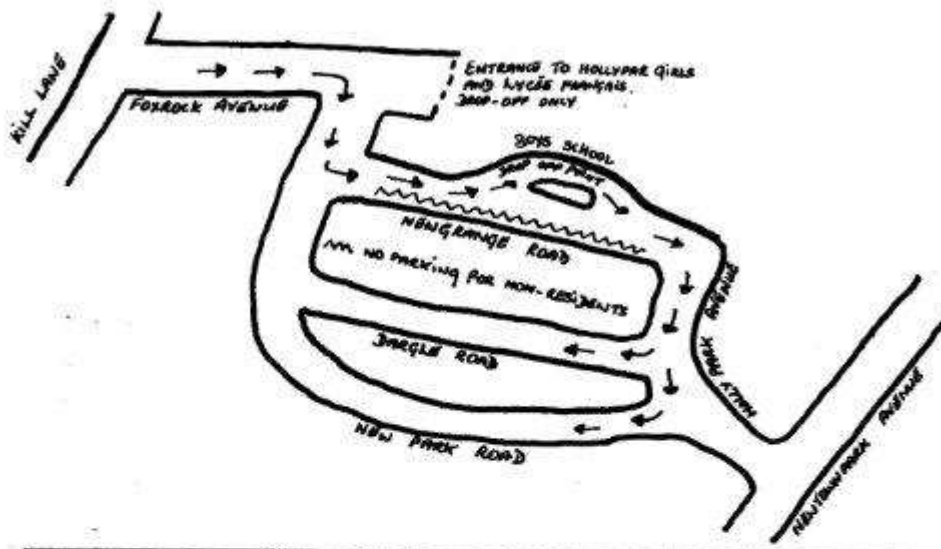

Attention : Aux heures de rentrée (8h à 9h) et de sortie des classes (14h à 15h), la route de Hollypark Boys School (New Grange Road) est à sens unique. Voir plans ci-dessous

Note : At start and end times (8 am to 9 am and 2pm to 3pm), New Grange Road (where the entrance to the boys' school is) is one way. Please see plan below.

FOR PARENTS APPROACHING FROM KILL LAKE

FOR PARENTS APPROACHING FROM NEWTOWNPARK AVENUE