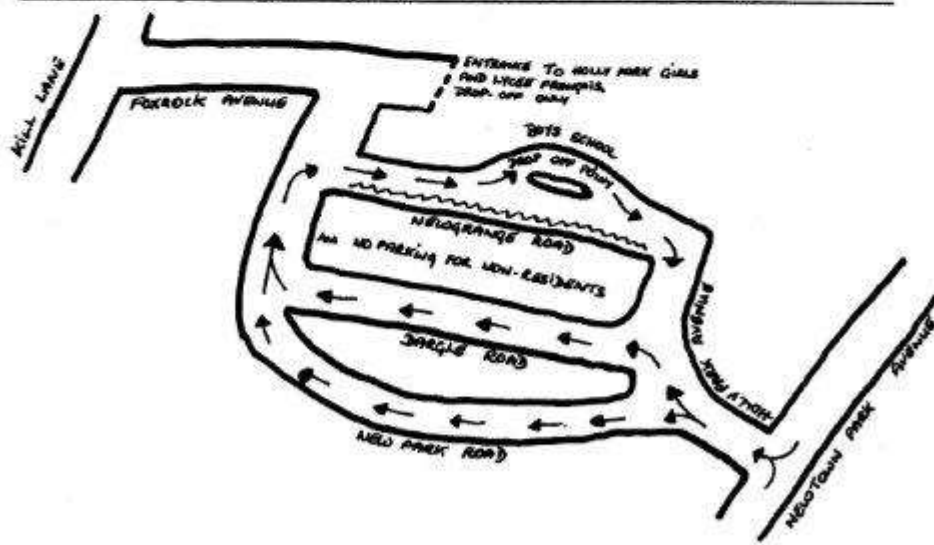

Attention : Aux heures de rentrée (8h à 9h) et de sortie des classes (14h à 15h), la route de Hollypark Boys School (New Grange Road) est à sens unique. Voir plans ci-dessous

Note : At start and end times (8 am to 9 am and 2pm to 3pm), New Grange Road (where the entrance to the boys' school is) is one way. Please see plan below.

FOR PARENTS APPROACHING FROM KILL LAKE

FOR PARENTS APPROACHING FROM NEWTOWNPARK AVENUE